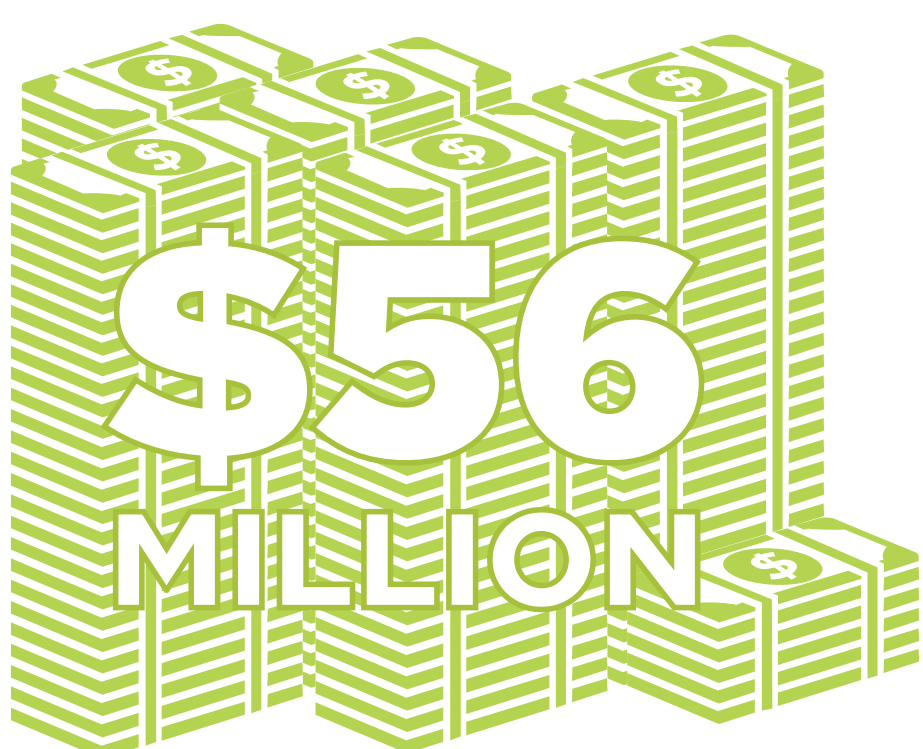

CAN YOU IMAGINE?

KENT COUNTY
DEPARTMENT OF
PUBLIC WORKS

WEST MICHIGAN CURRENTLY **TRASHES** \$56 MILLION & 370 JOBS

By changing how we handle our waste, we can generate...

WHAT WE THROW AWAY IN WEST MICHIGAN: