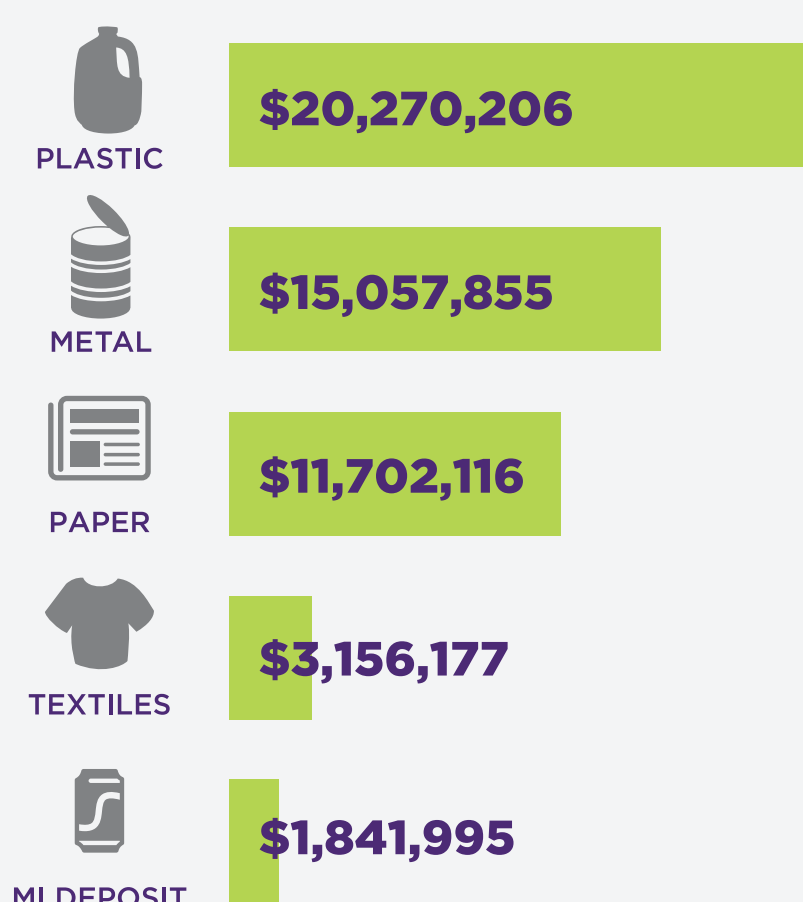

WHAT THE "TRASH" WE THROW AWAY IS WORTH:

LET'S IMAGINE OUR TRASH DIFFERENTLY!

WHAT IF...

Wood Pallets became Wood Chips?

Used Boxes became New Cardboard?

Food Scraps were composted & became Something New?

Brewing Hops became Power for Homes?

OUR GOAL: REDUCE LANDFILL WASTE **20% by 2020 | 90% by 2030**