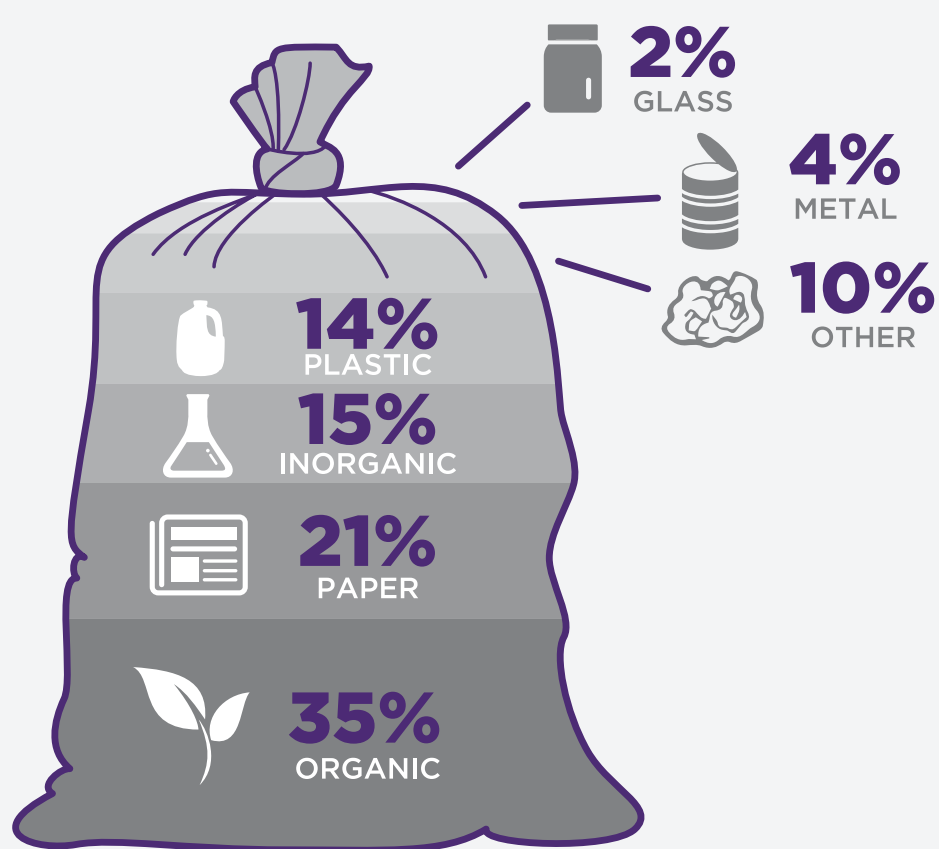

CAN YOU IMAGINE?

KENT COUNTY
DEPARTMENT OF
PUBLIC WORKS

WEST MICHIGAN CURRENTLY **TRASHES** \$56 MILLION & 370 JOBS

By changing how we handle our waste, we can generate...

WHAT WE THROW AWAY IN WEST MICHIGAN:

WHAT THE "TRASH" WE THROW AWAY IS WORTH:

LET'S IMAGINE OUR TRASH DIFFERENTLY!

WHAT IF...

Wood Pallets became Wood Chips?

Used Boxes became New Cardboard?

Food Scraps were composted & became Something New?

Brewing Hops became Power for Homes?